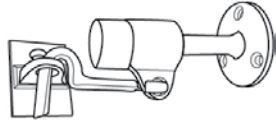

434 Brass Stop

Projection 77mm

Finishes: Polished Brass,
Satin Chrome Plate, Satin
Nickel Plate

SCHLAGE General Hardware

Models

436HO Bumper & Hook Door Stop

Finishes: Satin Chrome Plate, Satin Nickel Plate