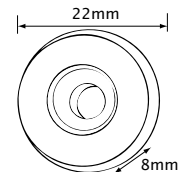

General Hardware

Specifications	
Door Type	Timber or Metal
Material	Brass, Stainless Steel, Zinc Diecast
Finishes	Chrome Plate, Polished Brass, Satin Chrome Plate
Warranty	7 Years

Pictured: 401 Double Acting Spring Hinge

Models

401 Double Acting Spring Hinge

Sizes: 100mm, 150mm

Finishes: Chrome Plate,
Florentine Bronze

402 Double Acting Spring Hinge

Sizes: 76mm, 102mm

Finishes: Gold

F178 Roller Catch

Finishes: Polished Brass, Satin
Chrome Plate

Magnetic Catch

Supplied with screws in packs
of 5 pairs or a single pair

Finishes: Satin Stainless
Steel

DV004 Door Viewer

Finishes: Chrome Plate, Satin
Chrome Plate, Ultima Polished
Brass